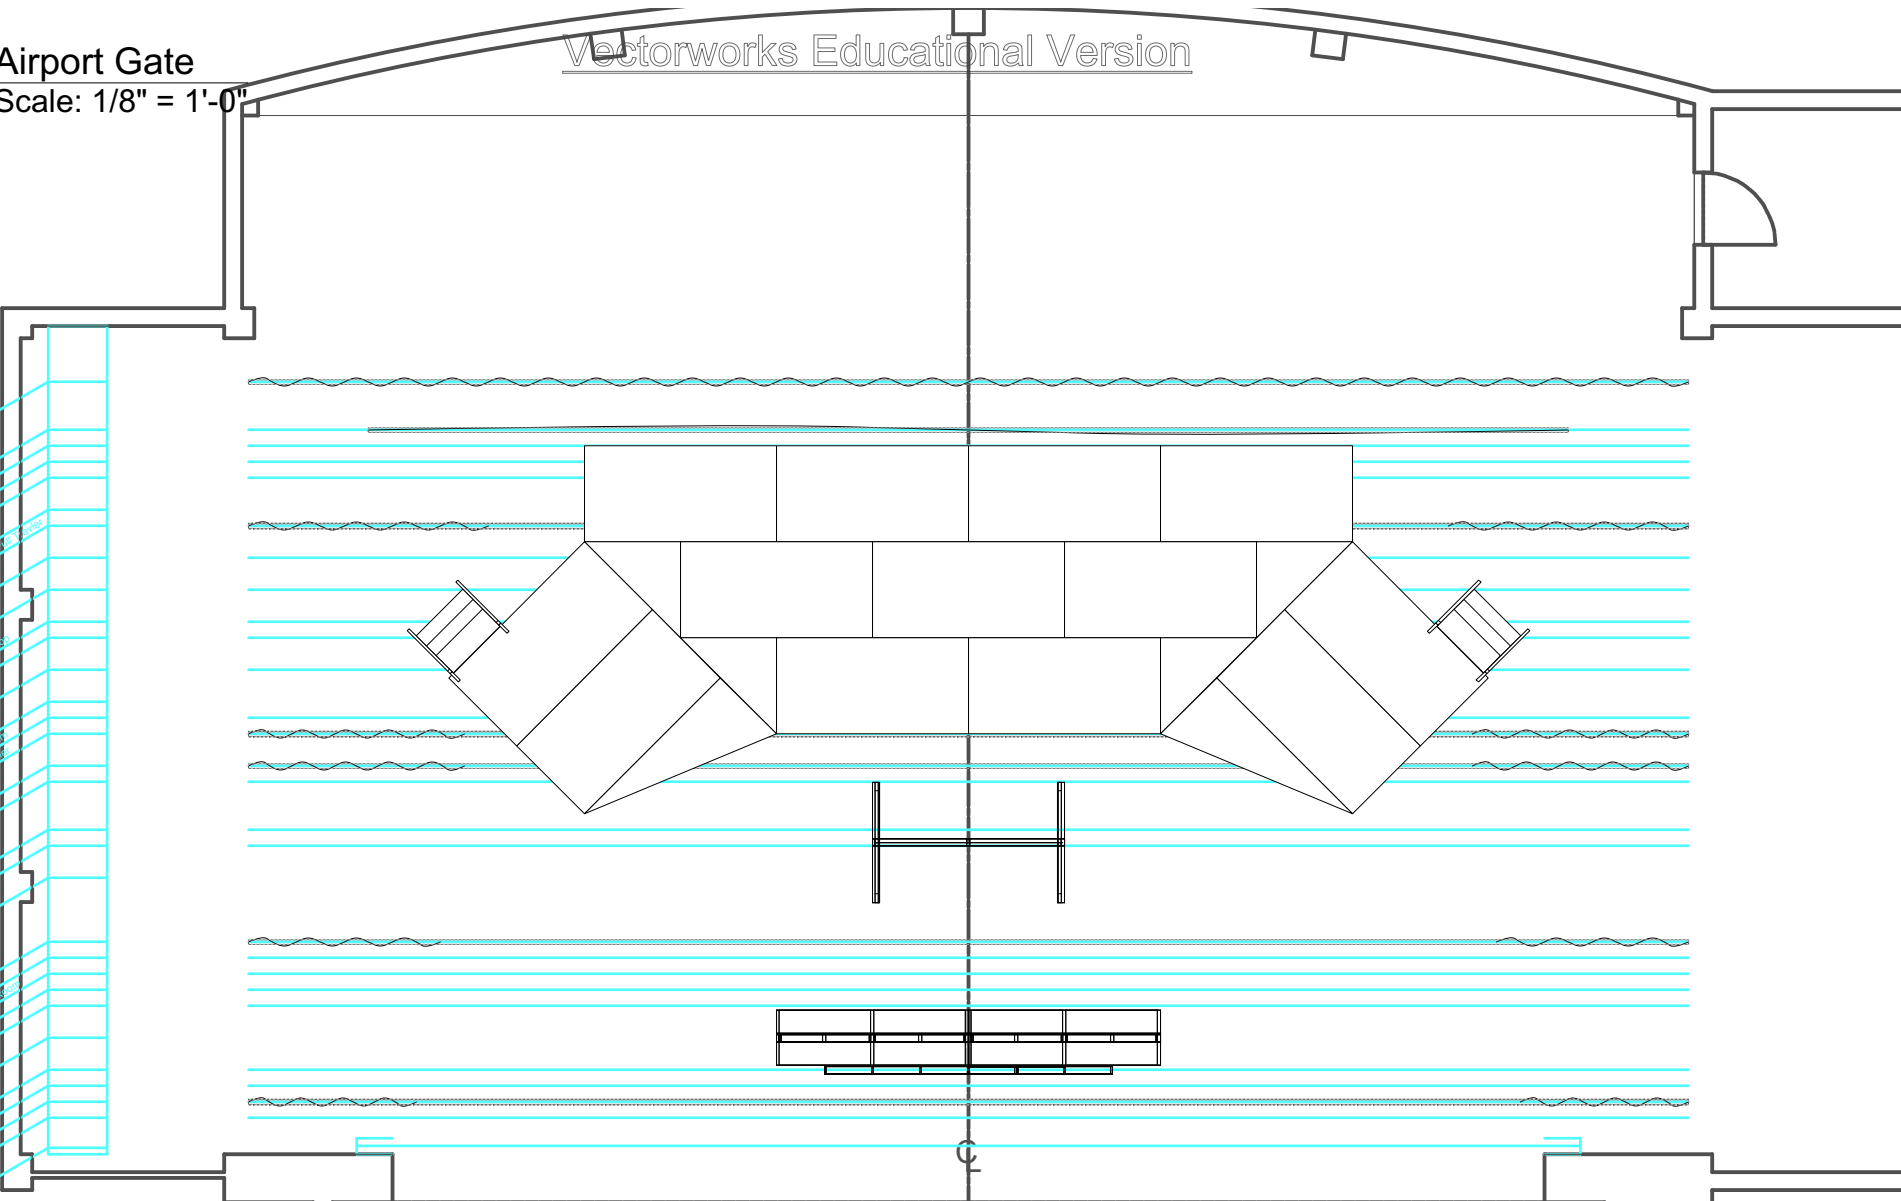

1

Main Platform

Scale: 1/8" = 1'-0"

Vectorworks Educational Version

- 39 US Full Black
- 39 Cyclorama
- 37 Empty
- 37 Empty
- 37 Empty
- 35 4th Electric
- 35 3rd Legs US Full Color
- 33 Border
- 32 FS Black
- 31 Basketball Hoop
- 29 Empty
- 19 Empty
- 18 3rd Electric
- 17 1/2 Stage Box
- 16 MS Full Theater
- 15 2nd Legs
- 14 Border
- 13 Dining Room
- 12 Movie Screen
- 11 2nd Electric
- 10 1st Leg
- 8 Border
- 8 House Family Esco
- 7 Bedroom
- 6 Empty
- 6 1st Electric
- 4 Almost Slim
- 3 Empty
- 2 Main Drama
- 1 Vaience
- Fire Curtain

Vectorworks Educational Version

1

Airport Gate
Scale: 1/8" = 1'-0"

- 39: US Full Black
- 39: Cyclorama
- 37: Empty
- 36: Empty
- 35: 4th Electric
- 34: 3rd Legs US Full Color
- 33: Border
- 32: FS Black
- 31: Basketball Hoop
- 30: Empty
- 29: Empty
- 19: 3rd Electric
- 17: 1/2 Stage Box
- 16: MS Full Track
- 15: 2nd Legs
- 14: Border
- 13: Dining Room
- 12: Movie Screen
- 11: 2nd Electric
- 10: 1st Leg
- 9: Border
- 8: House Family Besco
- 7: Bedroom
- 6: Empty
- 6: 1st Electric
- 4: Aircraft Sign
- 3: Empty
- 2: Main Drain
- 1: Vase
- Fire Curtain

2

Front View
Scale: 1/16" = 1'-0"

1

House Scenes

Scale: 1/8" = 1'-0"

- 39 US Full Black
- 29 Cyclorama
- 29 Empty
- 29 Empty
- 29 Empty
- 29 4th Electric
- 29 3rd Legs US Full Color
- 29 Border
- 29 FS Black
- 21 Basketball Hoop
- 20 Empty
- 19 Empty
- 19 3rd Electric
- 17 1/2 Stage Spot
- 16 MS Full Track
- 15 2nd Legs
- 14 Border
- 13 Dining Room
- 12 Movie Screen
- 11 2nd Electric
- 10 1st Leg
- 9 Border
- 8 House Family Desc
- 7 Bedroom
- 6 Empty
- 6 1st Electric
- 4 Almost Slim
- 3 Empty
- 2 Main Dragn
- 1 Vaience
- Fire Curtain

2

Front
Scale: 1/16" = 1'-0"