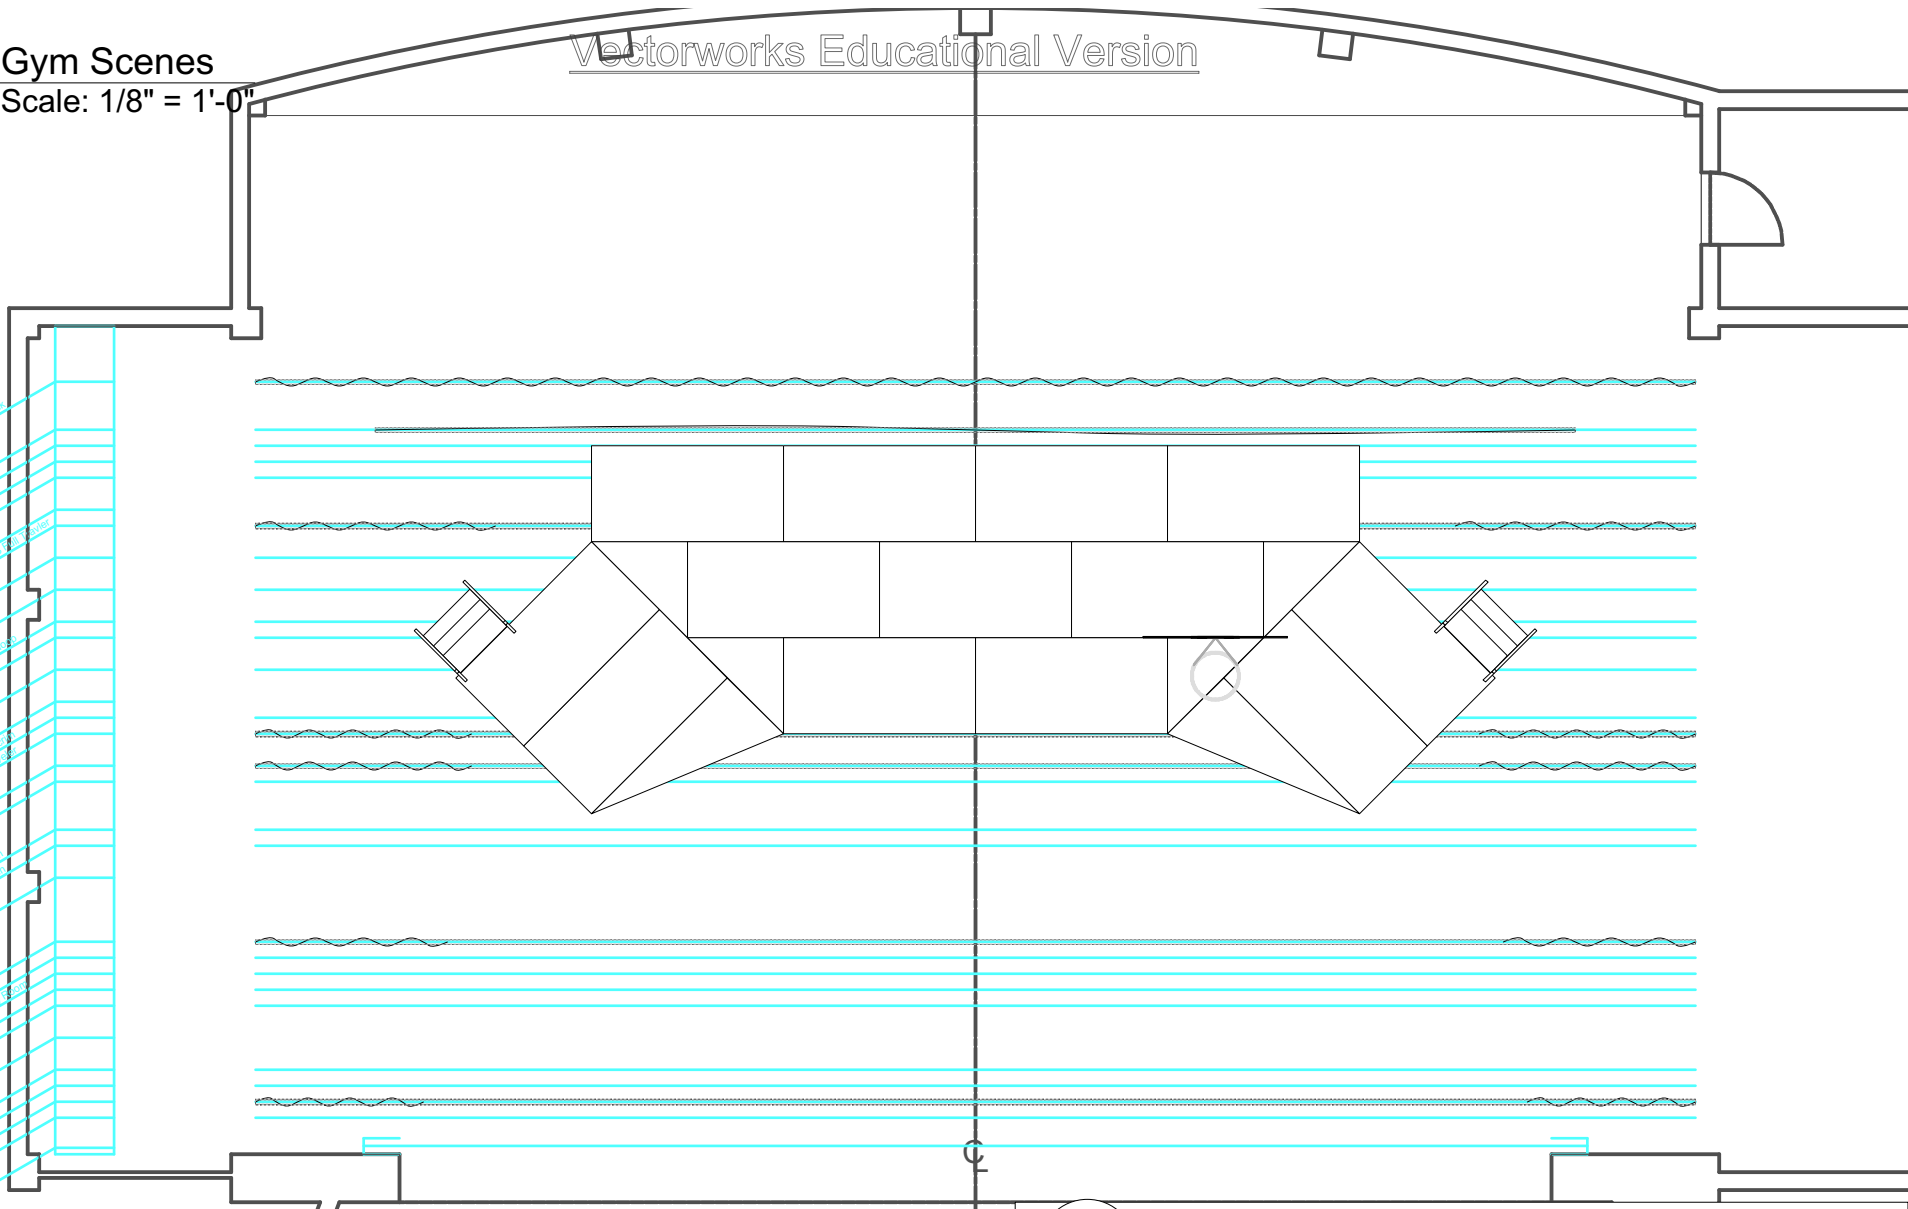

2

Front View
Scale: 1/16" = 1'-0"

1

House Scenes

Scale: 1/8" = 1'-0"

- 39 US Full Black
- 29 Cyclorama
- 29 Empty
- 29 Empty
- 29 Empty
- 29 4th Electric
- 29 3rd Legs US Full Color
- 29 Border
- 29 FS Black
- 21 Basketball Hoop
- 20 Empty
- 19 Empty
- 19 3rd Electric
- 17 1/2 Stage Spot
- 16 MS Full Track
- 15 2nd Legs
- 14 Border
- 13 Dining Room
- 12 Movie Screen
- 11 2nd Electric
- 10 1st Leg
- 9 Border
- 8 House Family Desc
- 7 Bedroom
- 6 Empty
- 6 1st Electric
- 4 Almost Slim
- 3 Empty
- 2 Main Dragn
- 1 Vaience
- Fire Curtain

2

Front View

Scale: 1/16" = 1'-0"

1

Gym Scenes

Scale: 1/8" = 1'-0"

Vectorworks Educational Version

- 39 US Full Black
- 39 Cyclorama
- 37 Empty
- 36 Empty
- 35 4th Electric
- 34 3rd Legs US Full Color
- 33 Border
- 32 FS Black
- 31 Basketball Hoop
- 30 Empty
- 29 Empty
- 19 3rd Electric
- 17 1/2 Stage Spot
- 16 MS Full Track
- 15 2nd Legs
- 14 Border
- 13 Dining Room
- 12 Movie Screen
- 11 2nd Electric
- 10 1st Leg
- 9 Border
- 8 House Family Bldg
- 7 Bedroom
- 6 Empty
- 6 1st Electric
- 4 Almost Slim
- 3 Empty
- 2 Man Drain
- 1 Valve
- Fire Curtain

Front

Scale: 1/16" = 1'-0"

- 39 US Full Black
- 39 Cyclorama
- 37 Empty
- 36 Empty
- 35 4th Electric
- 34 3rd Long US Full Black
- 33 Border
- 32 FS Black
- 31 Basketball Hoop
- 29 Empty
- 19 Empty
- 18 3rd Electric
- 17 1/2 Stage Box
- 16 MS Full Track
- 15 2nd Long
- 14 Border
- 13 Dining Room
- 12 Movie Screen
- 11 2nd Electric
- 10 1st Long
- 9 Border
- 8 House Family Bldg
- 7 Bedroom
- 6 Empty
- 6 1st Electric
- 4 Almost Slim
- 3 Empty
- 2 Main Drain
- 1 Vase
- Fire Curtain

2

Front
Scale: 1/16" = 1'-0"