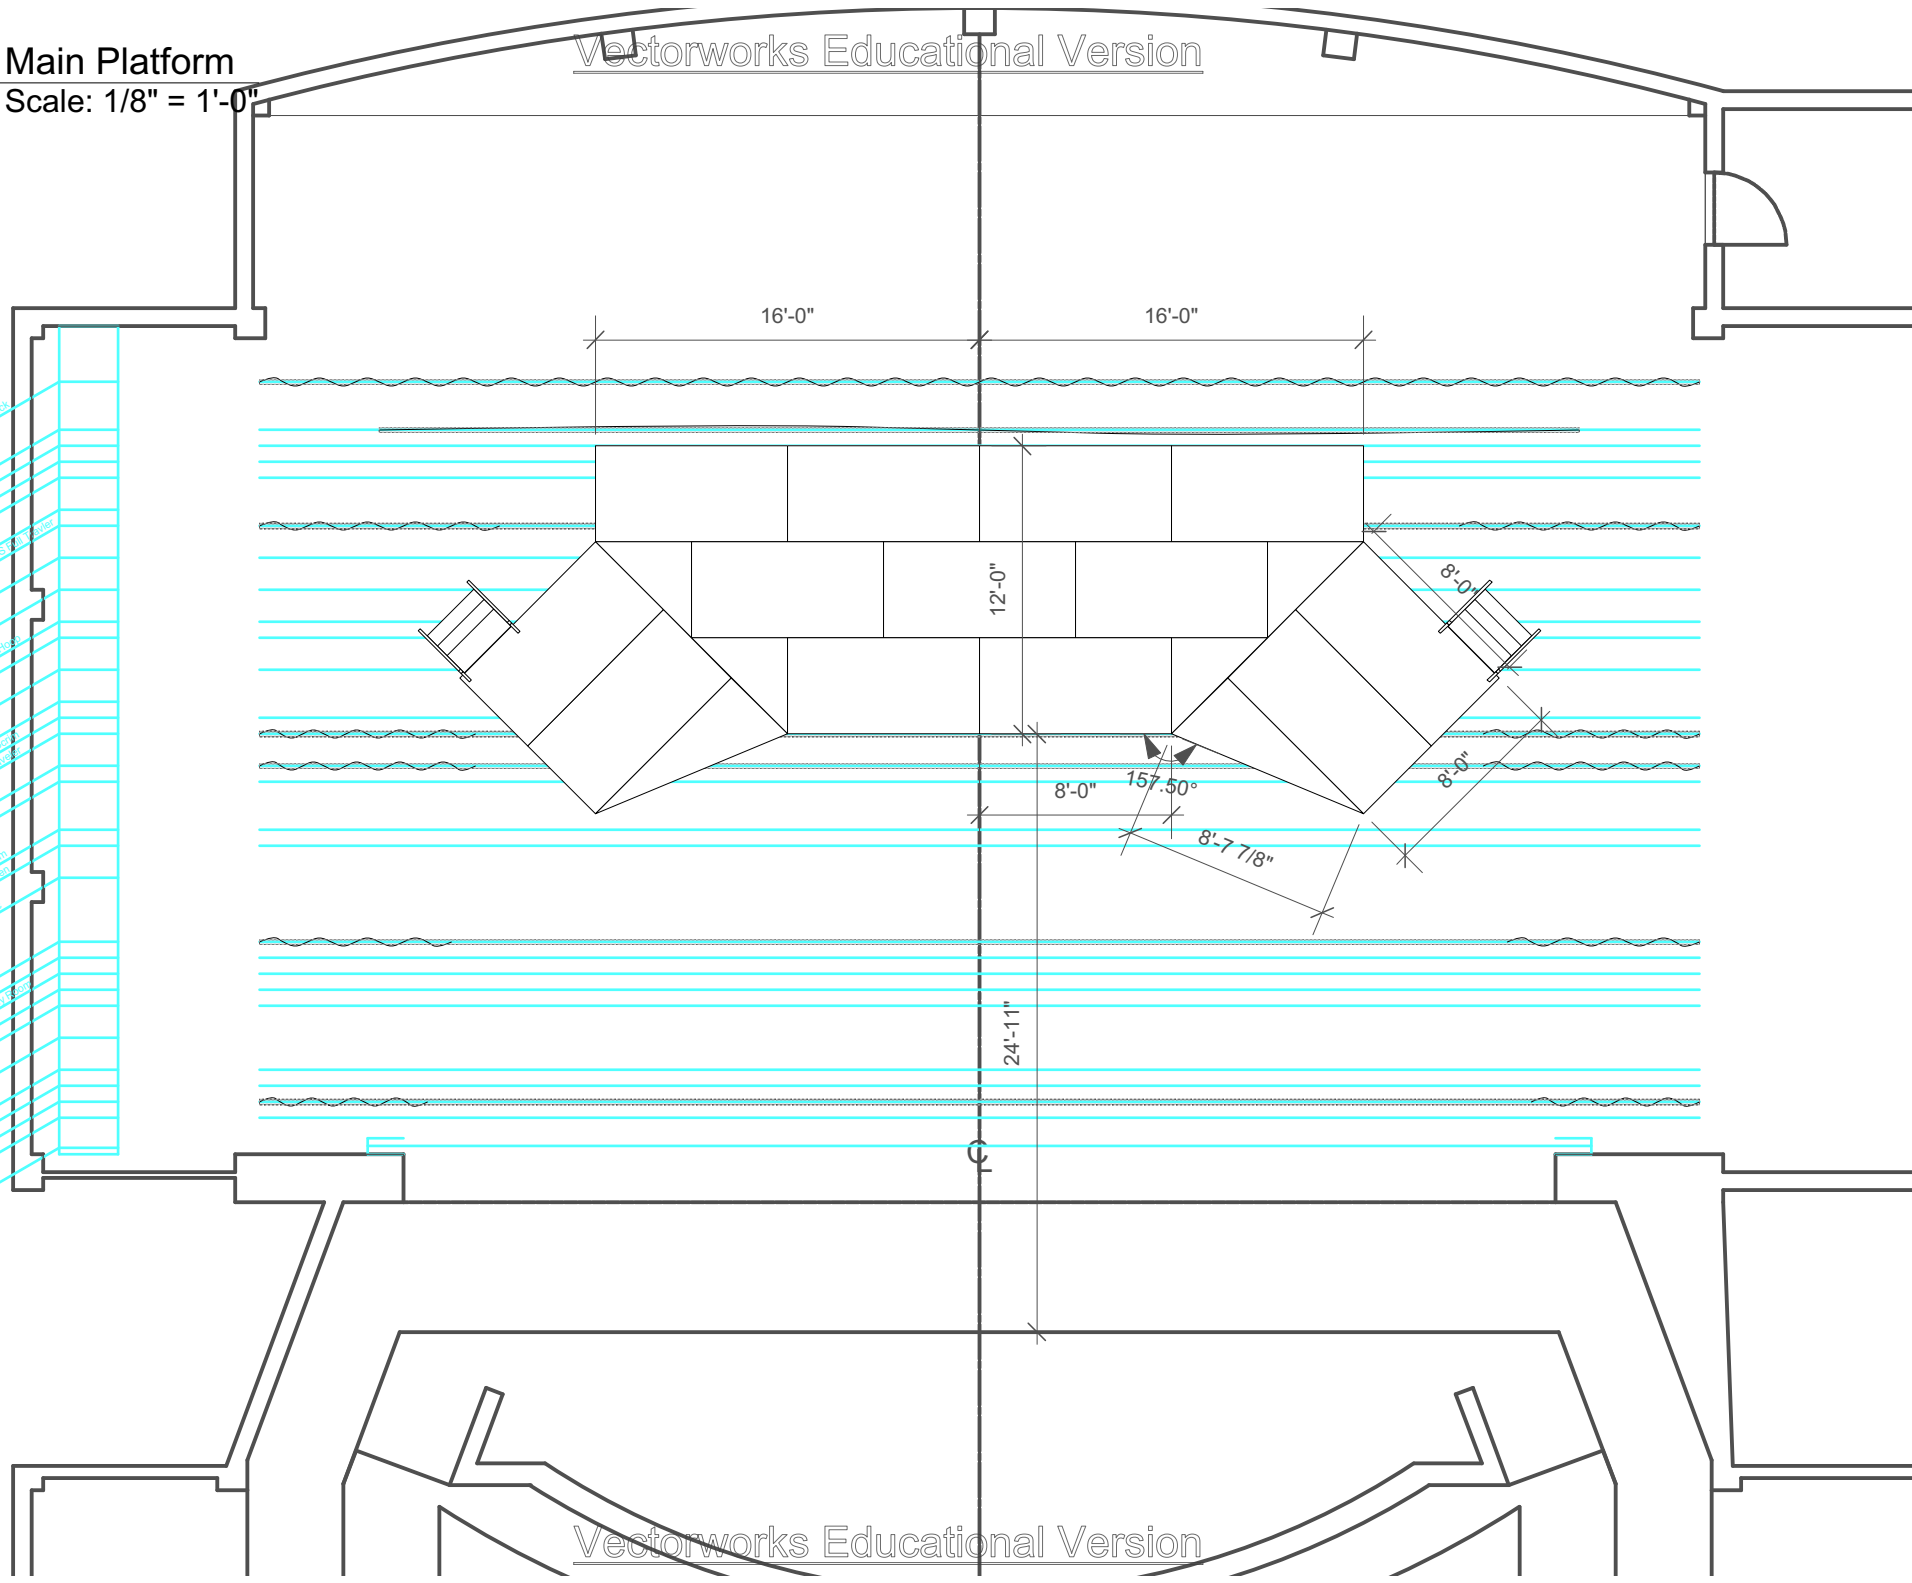

1

Main Platform

Scale: 1/8" = 1'-0"

Vectorworks Educational Version

- 39 US Full Black
- 39 Cyclorama
- 37 Empty
- 37 Empty
- 37 Empty
- 35 4th Electric
- 35 3rd Legs US Full Color
- 33 Border
- 32 FS Black
- 31 Basketball Hoop
- 29 Empty
- 19 Empty
- 18 3rd Electric
- 17 1/2 Stage Box
- 16 MS Full Theater
- 15 2nd Legs
- 14 Border
- 13 Dining Room
- 12 Movie Screen
- 11 2nd Electric
- 10 1st Leg
- 8 Border
- 8 House Family Esco
- 7 Bedroom
- 6 Empty
- 6 1st Electric
- 4 Almost Slim
- 3 Empty
- 2 Main Drama
- 1 Vaience
- Fire Curtain

Vectorworks Educational Version

1

Airport Gate
Scale: 1/8" = 1'-0"

- 39: US Full Black
- 39: Cyclorama
- 37: Empty
- 36: Empty
- 35: 4th Electric
- 34: 3rd Legs US Full Color
- 33: Border
- 32: FS Black
- 31: Basketball Hoop
- 30: Empty
- 29: Empty
- 19: 3rd Electric
- 17: 1/2 Stage Box
- 16: MS Full Track
- 15: 2nd Legs
- 14: Border
- 13: Dining Room
- 12: Movie Screen
- 11: 2nd Electric
- 10: 1st Leg
- 9: Border
- 8: House Family Besco
- 7: Bedroom
- 6: Empty
- 6: 1st Electric
- 4: Aircraft Sign
- 3: Empty
- 2: Main Drain
- 1: Vase
- Fire Curtain

2

Front View
Scale: 1/16" = 1'-0"

1

House Scenes

Scale: 1/8" = 1'-0"

- 39 US Full Black
- 29 Cyclorama
- 29 Empty
- 29 Empty
- 29 Empty
- 29 4th Electric
- 29 3rd Legs US Full Color
- 29 Border
- 29 FS Black
- 21 Basketball Hoop
- 20 Empty
- 19 Empty
- 19 3rd Electric
- 17 1/2 Stage Spot
- 16 MS Full Track
- 15 2nd Legs
- 14 Border
- 13 Dining Room
- 12 Movie Screen
- 11 2nd Electric
- 10 1st Leg
- 9 Border
- 8 House Family Desc
- 7 Bedroom
- 6 Empty
- 6 1st Electric
- 4 Almost Slim
- 3 Empty
- 2 Main Dragn
- 1 Vaience
- Fire Curtain

2

Front
Scale: 1/16" = 1'-0"