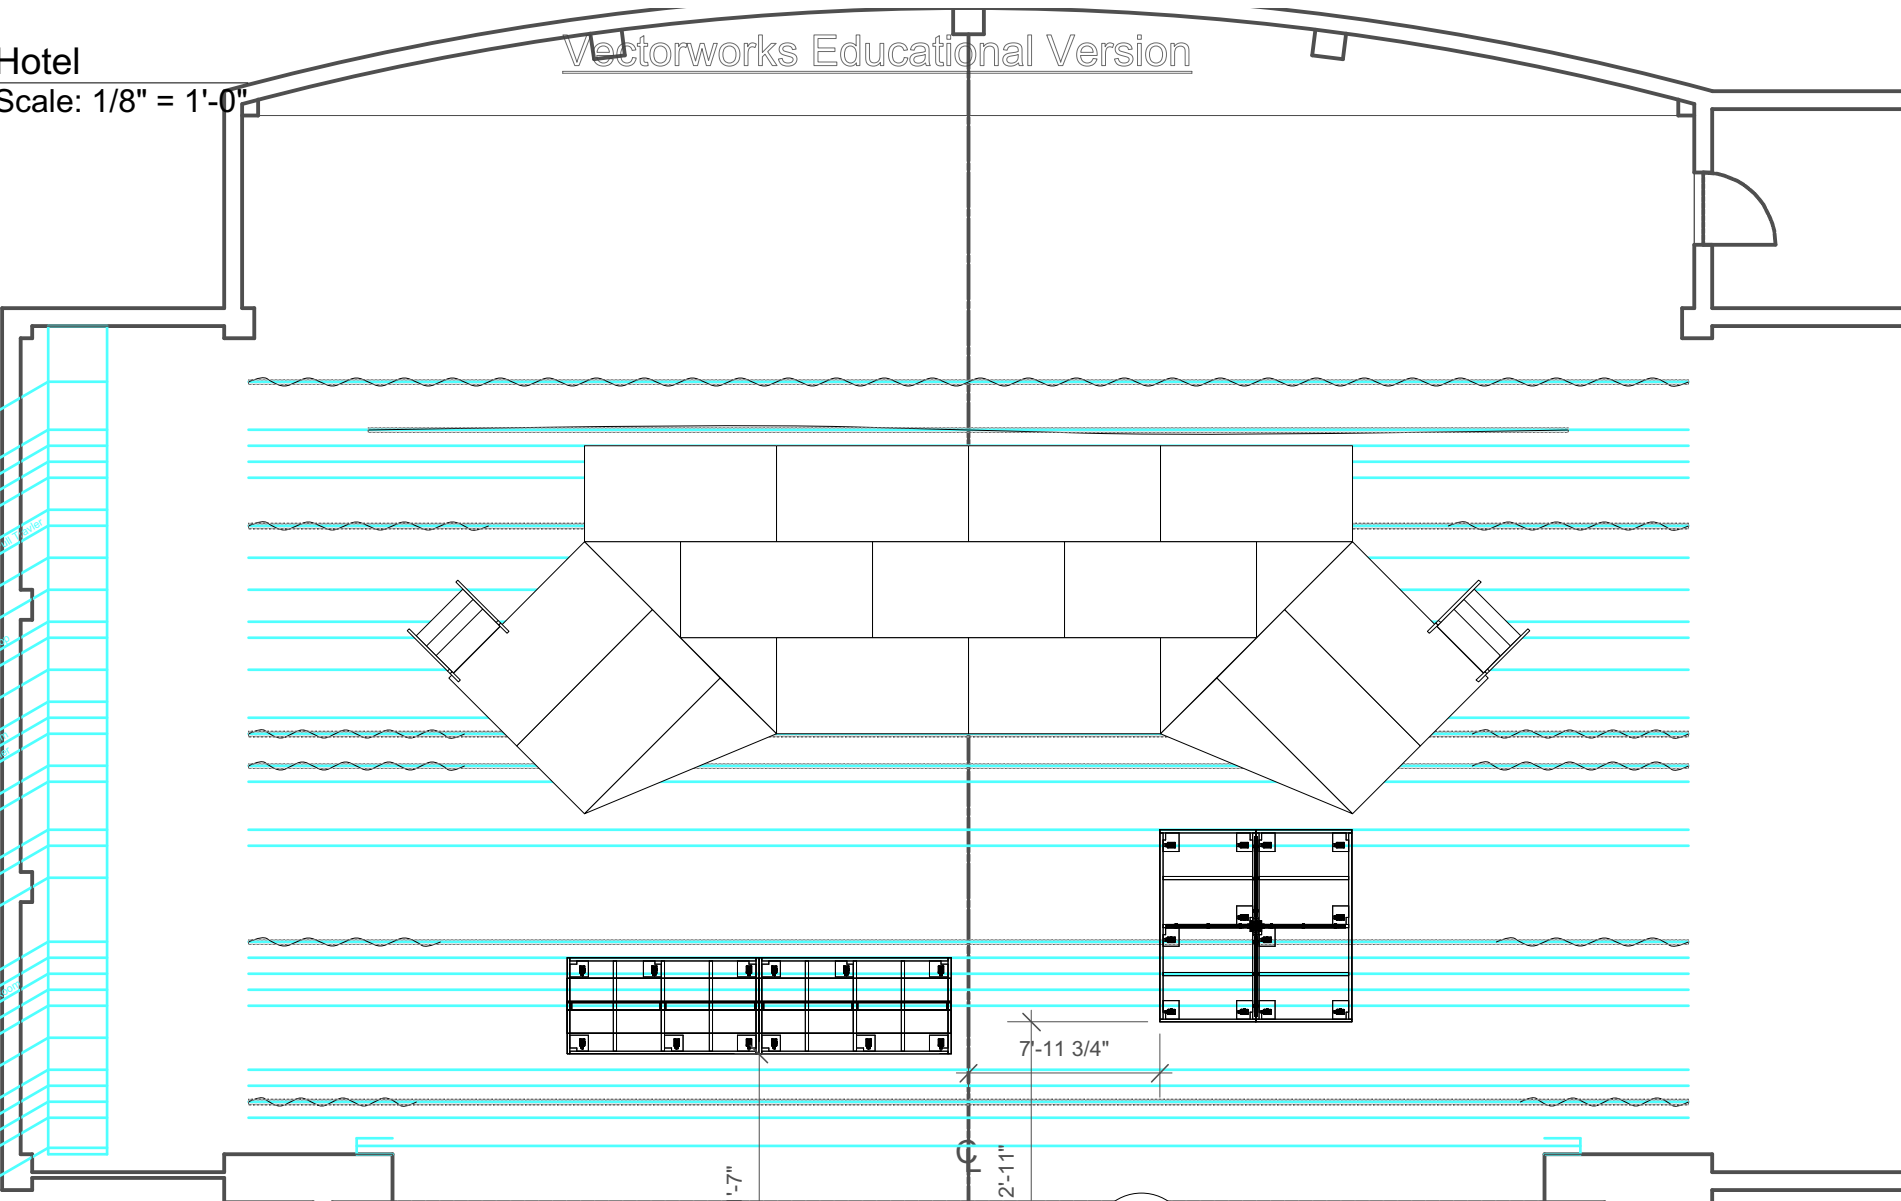

Front

Scale: 1/16" = 1'-0"

- 39 US Full Black
- 39 Cyclorama
- 37 Empty
- 36 Empty
- 35 4th Electric
- 34 3rd Long US Full Black
- 33 Border
- 32 FS Black
- 31 Basketball Hoop
- 29 Empty
- 19 Empty
- 18 3rd Electric
- 17 1/2 Stage Box
- 16 MS Full Track
- 15 2nd Long
- 14 Border
- 13 Dining Room
- 12 Movie Screen
- 11 2nd Electric
- 10 1st Long
- 9 Border
- 8 House Family Bldg
- 7 Bedroom
- 6 Empty
- 6 1st Electric
- 4 Almost Slim
- 3 Empty
- 2 Main Drain
- 1 Vase
- Fire Curtain

1

Hotel
Scale: 1/8" = 1'-0"

- 39 US Full Block
- 39 Cyclorama
- 37 Empty
- 36 Empty
- 35 4th Electric
- 34 3rd Legs US Full Block
- 33 Border
- 32 FS Block
- 31 Basketball Hoop
- 30 Empty
- 29 Empty
- 18 3rd Electric
- 17 1/2 Stage Box
- 16 MS Full Theater
- 15 2nd Legs
- 14 Border
- 13 Dining Room
- 12 Movie Screen
- 11 2nd Electric
- 10 1st Leg
- 9 Border
- 8 House Family Room
- 7 Bedroom
- 6 Empty
- 6 1st Electric
- 4 Almost Slim
- 3 Empty
- 2 Main Drain
- 1 Vase
- Fire Curtain

2

Front
Scale: 1/16" = 1'-0"