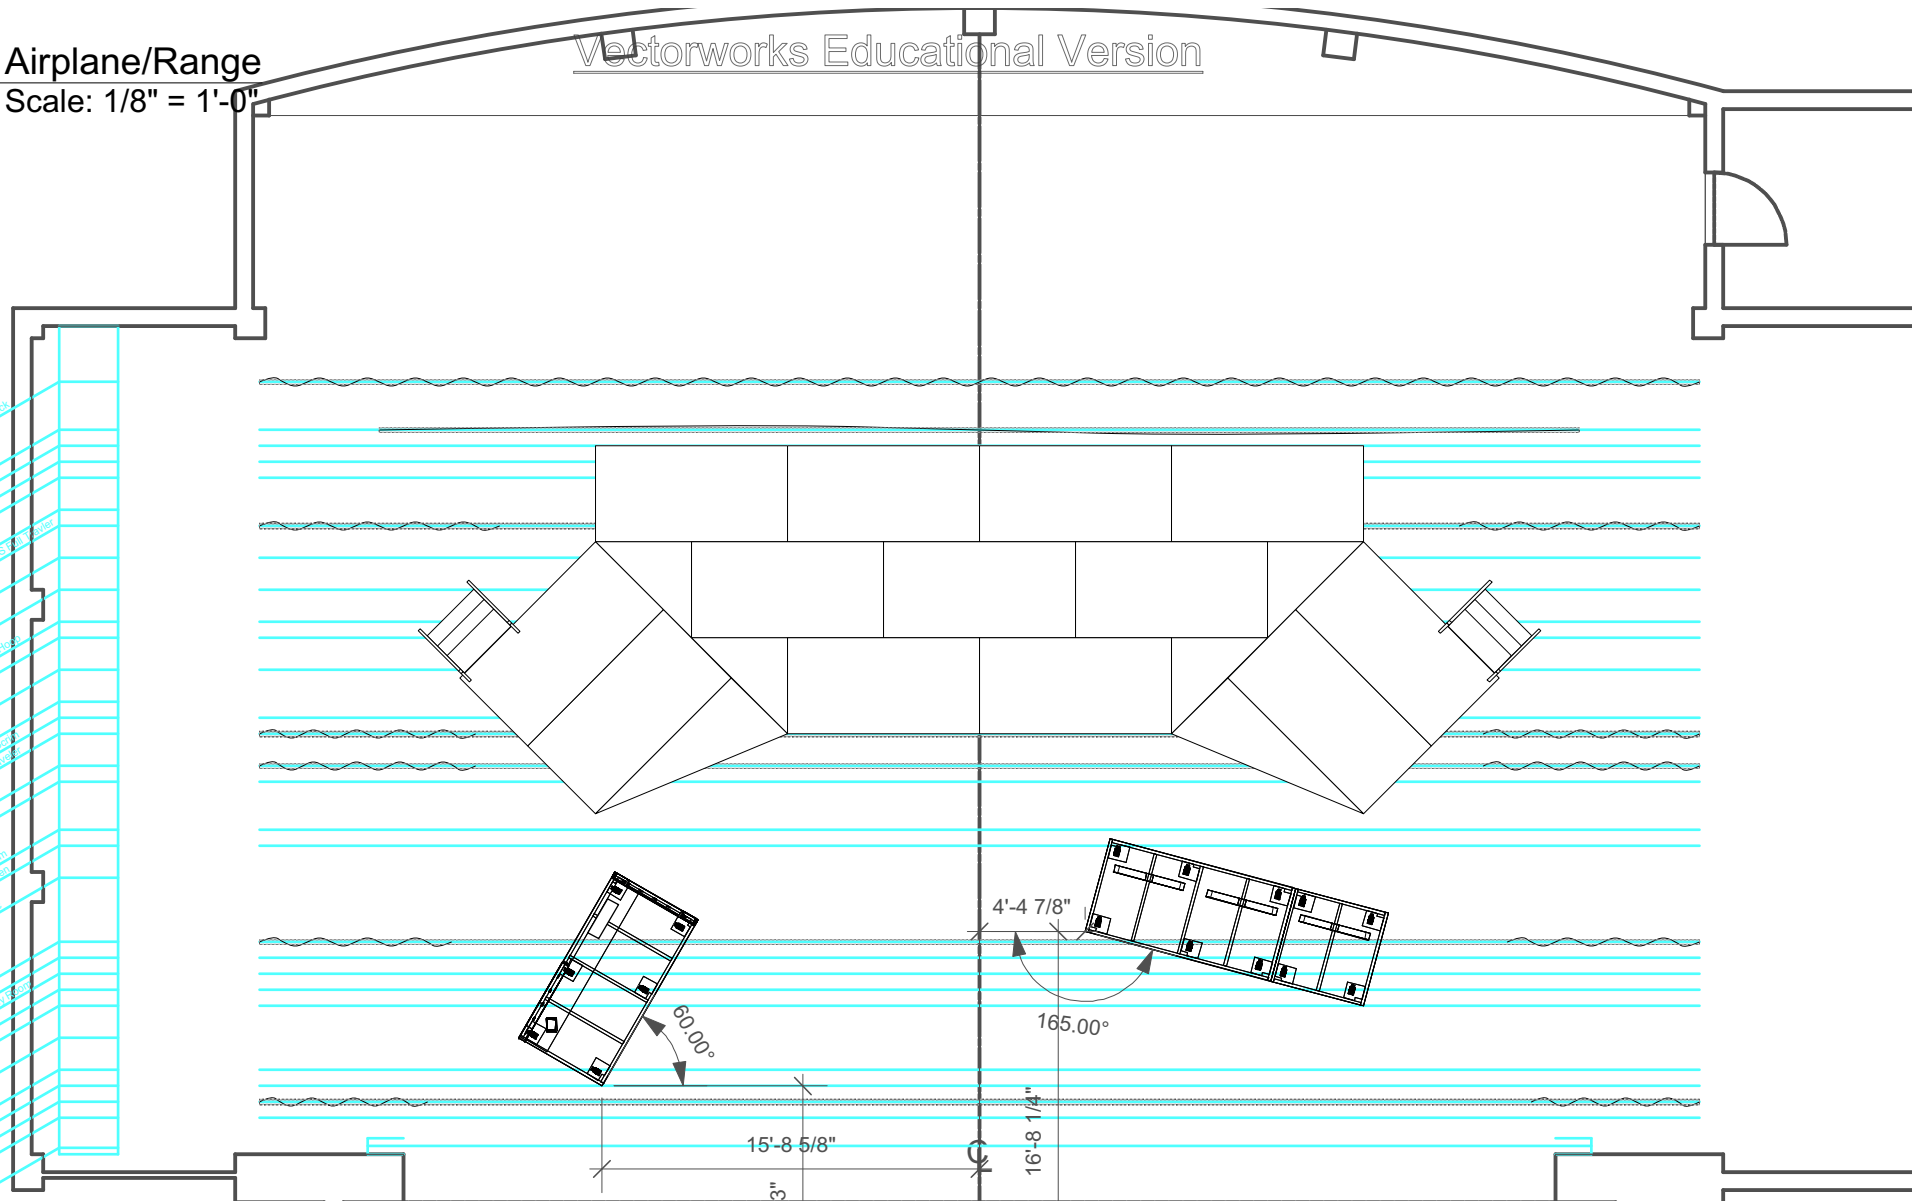

1

Hotel
Scale: 1/8" = 1'-0"

- 39 US Full Block
- 39 Cyclorama
- 37 Empty
- 36 Empty
- 35 4th Electric
- 34 3rd Legs US Full Block
- 33 Border
- 32 FS Block
- 31 Basketball Hoop
- 30 Empty
- 29 Empty
- 18 3rd Electric
- 17 1/2 Stage Box
- 16 MS Full Theater
- 15 2nd Legs
- 14 Border
- 13 Dining Room
- 12 Movie Screen
- 11 2nd Electric
- 10 1st Leg
- 9 Border
- 8 House Family Room
- 7 Bedroom
- 6 Empty
- 6 1st Electric
- 4 Almost Slim
- 3 Empty
- 2 Main Drain
- 1 Vase
- Fire Curtain

2

Front
Scale: 1/16" = 1'-0"

1

Airplane/Range

Scale: 1/8" = 1'-0"

Vectorworks Educational Version

- 30 US Full Black
- 29 Cyclorama
- 27 Empty
- 26 Empty
- 25 4th Electric
- 24 3rd Legs US Full Color
- 23 Border
- 22 FS Back
- 21 Basketball Hoop
- 20 Empty
- 19 Empty
- 18 3rd Electric
- 17 1/2 Stage Sco
- 16 MS Full Track
- 15 2nd Legs
- 14 Border
- 13 Dining Room
- 12 Movie Screen
- 11 2nd Electric
- 10 1st Leg
- 9 Border
- 8 House Family Esco
- 7 Bedroom
- 6 Empty
- 5 1st Electric
- 4 Almost Slim
- 3 Empty
- 2 Man Drain
- 1 Vaseline
- Fire Curtain

2

Front

Scale: 1/16" = 1'-0"

Vectorworks Educational Version

1

Bedroom
Scale: 1/8" = 1'-0"

- 39 US Full Black
- 39 Cyclorama
- 37 Empty
- 36 Empty
- 35 4th Electric
- 34 3rd Leg US 70W 2x4
- 33 Border
- 32 FS Deck
- 31 Basketball Hoop
- 29 Empty
- 19 Empty
- 18 3rd Electric
- 17 1/2 Stage Spot
- 16 MS Full Track
- 15 2nd Leg
- 14 Border
- 13 Dining Room
- 12 Movie Screen
- 11 2nd Electric
- 10 1st Leg
- 9 Border
- 8 House Family Desc
- 7 Bedroom
- 6 Empty
- 6 1st Electric
- 4 Almost Slim
- 3 Empty
- 2 Main Drain
- 1 Valve
- Fire Curtain

2

Front
Scale: 1/16" = 1'-0"