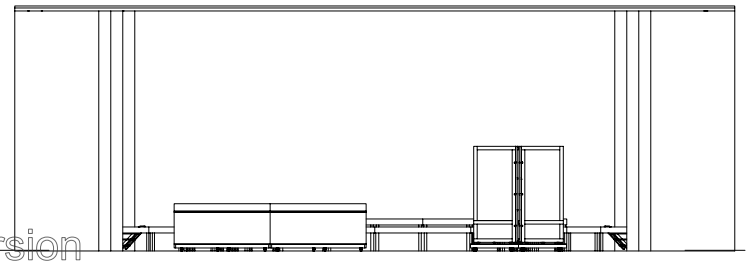

2

Front
Scale: 1/16" = 1'-0"