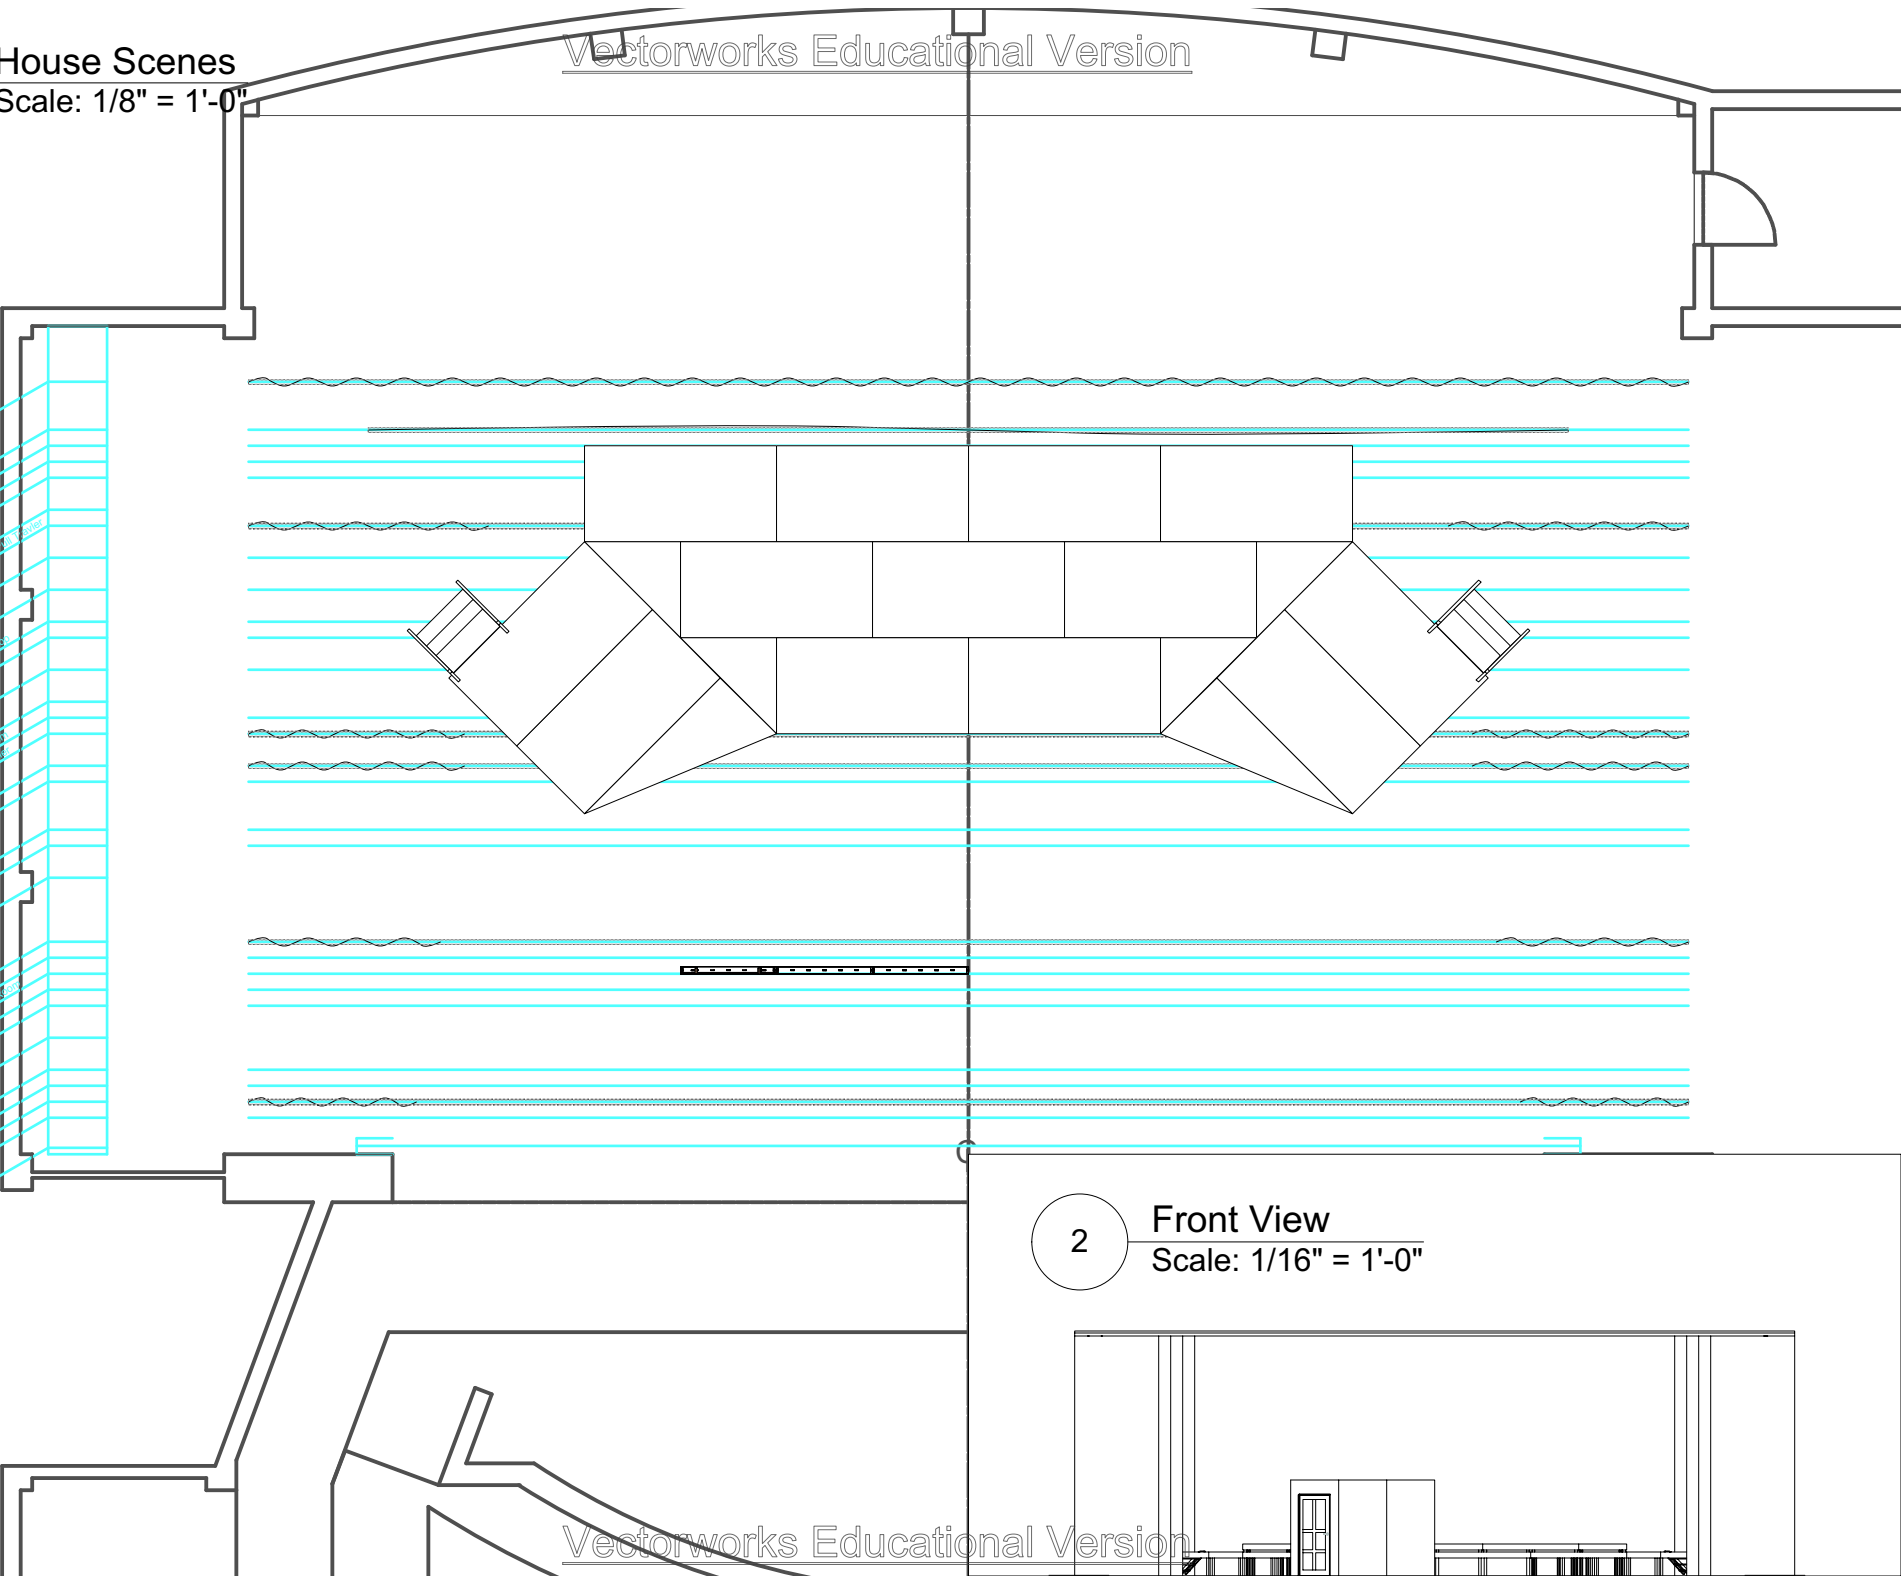

Vectorworks Educational Version

1

Airport Gate
Scale: 1/8" = 1'-0"

- 39: US Full Black
- 39: Cyclorama
- 37: Empty
- 36: Empty
- 35: 4th Electric
- 34: 3rd Legs US Full Color
- 33: Border
- 32: FS Black
- 31: Basketball Hoop
- 30: Empty
- 29: Empty
- 19: 3rd Electric
- 17: 1/2 Stage Box
- 16: MS Full Track
- 15: 2nd Legs
- 14: Border
- 13: Dining Room
- 12: Movie Screen
- 11: 2nd Electric
- 10: 1st Leg
- 9: Border
- 8: House Family Besco
- 7: Bedroom
- 6: Empty
- 6: 1st Electric
- 4: Aircraft Sign
- 3: Empty
- 2: Main Drain
- 1: Vase
- Fire Curtain

2

Front View
Scale: 1/16" = 1'-0"

1

House Scenes

Scale: 1/8" = 1'-0"

- 39 US Full Black
- 29 Cyclorama
- 29 Empty
- 29 Empty
- 29 Empty
- 29 4th Electric
- 29 3rd Legs US Full Color
- 29 Border
- 29 FS Black
- 21 Basketball Hoop
- 20 Empty
- 19 Empty
- 19 3rd Electric
- 17 1/2 Stage Spot
- 16 MS Full Track
- 15 2nd Legs
- 14 Border
- 13 Dining Room
- 12 Movie Screen
- 11 2nd Electric
- 10 1st Leg
- 9 Border
- 8 House Family Desc
- 7 Bedroom
- 6 Empty
- 6 1st Electric
- 4 Almost Slim
- 3 Empty
- 2 Main Dragn
- 1 Vaience
- Fire Curtain

2

Front View

Scale: 1/16" = 1'-0"

1

Gym Scenes

Scale: 1/8" = 1'-0"

Vectorworks Educational Version

- 39 US Full Black
- 39 Cyclorama
- 37 Empty
- 36 Empty
- 35 4th Electric
- 34 3rd Legs US Full Color
- 33 Border
- 32 FS Black
- 31 Basketball Hoop
- 30 Empty
- 29 Empty
- 19 3rd Electric
- 17 1/2 Stage Spot
- 16 MS Full Track
- 15 2nd Legs
- 14 Border
- 13 Dining Room
- 12 Movie Screen
- 11 2nd Electric
- 10 1st Leg
- 9 Border
- 8 House Family Bldg
- 7 Bedroom
- 6 Empty
- 6 1st Electric
- 4 Almost Slim
- 3 Empty
- 2 Man Drain
- 1 Valve
- Fire Curtain

2

Front
Scale: 1/16" = 1'-0"