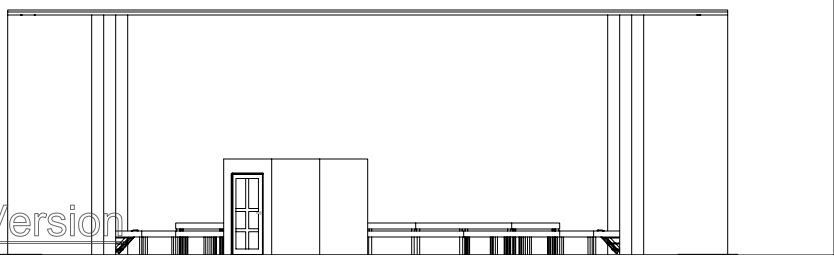

Vectorworks Educational Version

1

Airport Gate
Scale: 1/8" = 1'-0"

- 39: US Full Black
- 39: Cyclorama
- 37: Empty
- 36: Empty
- 35: 4th Electric
- 34: 3rd Legs US Full Color
- 33: Border
- 32: FS Black
- 31: Basketball Hoop
- 30: Empty
- 29: Empty
- 19: 3rd Electric
- 17: 1/2 Stage Box
- 16: MS Full Track
- 15: 2nd Legs
- 14: Border
- 13: Dining Room
- 12: Movie Screen
- 11: 2nd Electric
- 10: 1st Leg
- 9: Border
- 8: House Family Besco
- 7: Bedroom
- 6: Empty
- 6: 1st Electric
- 4: Aircraft Sign
- 3: Empty
- 2: Main Drain
- 1: Vase
- Fire Curtain

2

Front View
Scale: 1/16" = 1'-0"

1

House Scenes

Scale: 1/8" = 1'-0"

- 39 US Full Black
- 29 Cyclorama
- 29 Empty
- 29 Empty
- 29 Empty
- 29 4th Electric
- 29 3rd Legs US Full Color
- 29 Border
- 29 FS Black
- 21 Basketball Hoop
- 20 Empty
- 19 Empty
- 19 3rd Electric
- 17 1/2 Stage Spot
- 16 MS Full Track
- 15 2nd Legs
- 14 Border
- 13 Dining Room
- 12 Movie Screen
- 11 2nd Electric
- 10 1st Leg
- 9 Border
- 8 House Family Desc
- 7 Bedroom
- 6 Empty
- 6 1st Electric
- 4 Almost Slim
- 3 Empty
- 2 Main Dragn
- 1 Vaience
- Fire Curtain

2

Front View

Scale: 1/16" = 1'-0"

1

Gym Scenes

Scale: 1/8" = 1'-0"

Vectorworks Educational Version

- 39 US Full Black
- 39 Cyclorama
- 37 Empty
- 36 Empty
- 35 4th Electric
- 34 3rd Legs US Full Color
- 33 Border
- 32 FS Black
- 31 Basketball Hoop
- 30 Empty
- 29 Empty
- 19 3rd Electric
- 17 1/2 Stage Spot
- 16 MS Full Track
- 15 2nd Legs
- 14 Border
- 13 Dining Room
- 12 Movie Screen
- 11 2nd Electric
- 10 1st Leg
- 9 Border
- 8 House Family Bldg
- 7 Bedroom
- 6 Empty
- 6 1st Electric
- 4 Almost Slim
- 3 Empty
- 2 Man Drain
- 1 Valve
- Fire Curtain