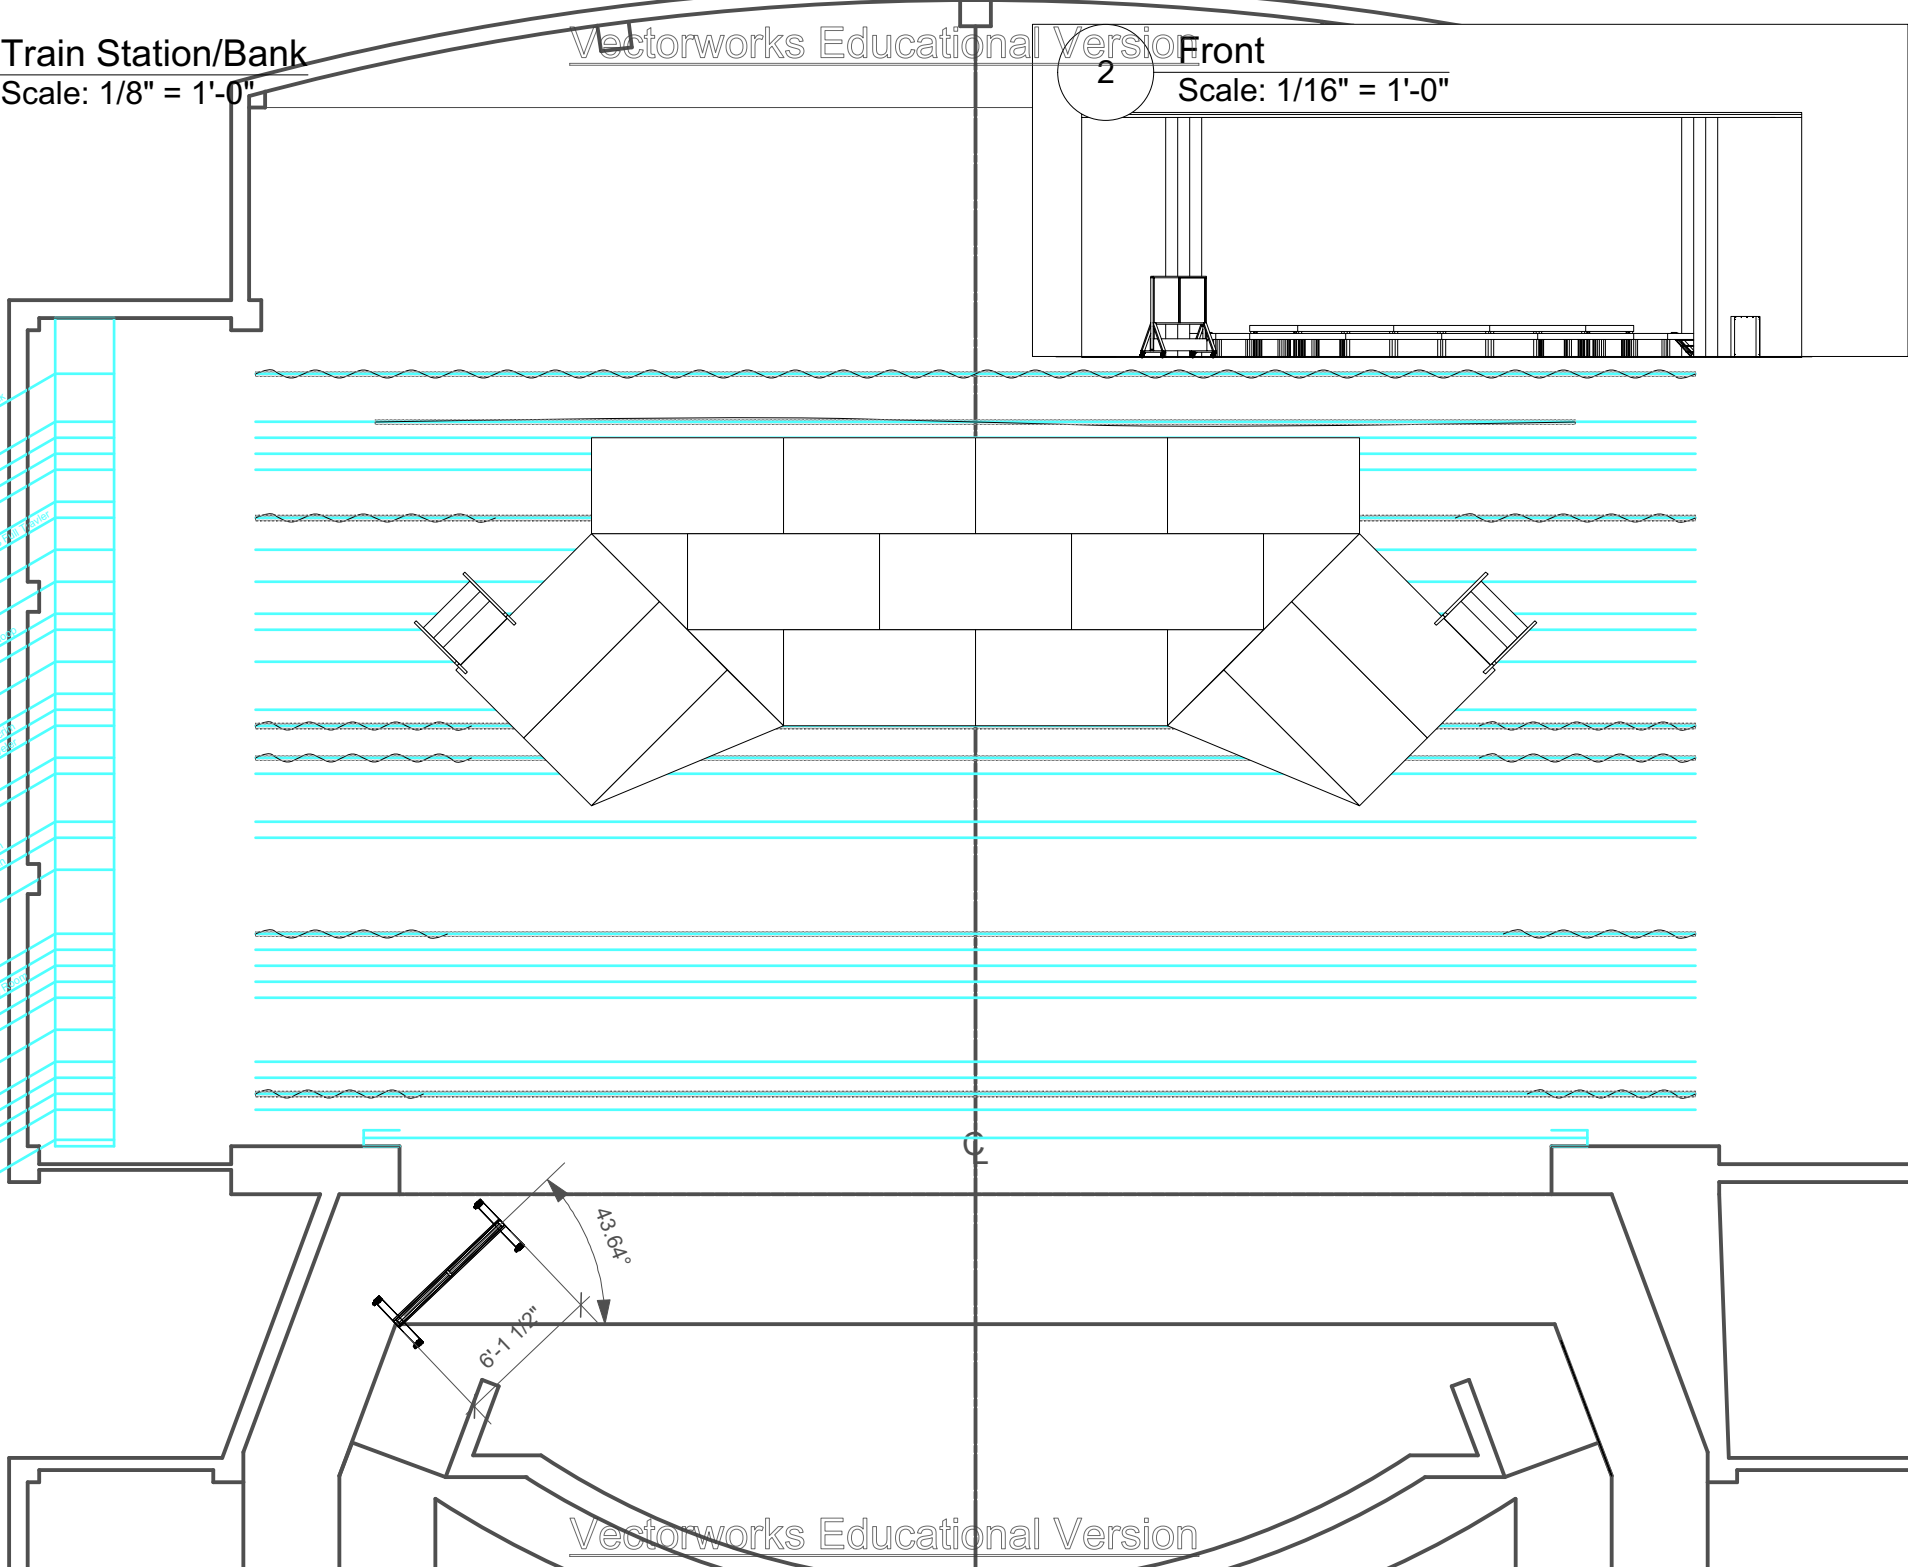

Front

Scale: 1/16" = 1'-0"

- 39 US Full Black
- 39 Cyclorama
- 37 Empty
- 36 Empty
- 35 4th Electric
- 34 3rd Long US Full Black
- 33 Border
- 32 FS Black
- 31 Basketball Hoop
- 29 Empty
- 19 Empty
- 18 3rd Electric
- 17 1/2 Stage Box
- 16 MS Full Track
- 15 2nd Long
- 14 Border
- 13 Dining Room
- 12 Movie Screen
- 11 2nd Electric
- 10 1st Long
- 9 Border
- 8 House Family Bldg
- 7 Bedroom
- 6 Empty
- 6 1st Electric
- 4 Almost Slim
- 3 Empty
- 2 Main Drain
- 1 Vase
- Fire Curtain