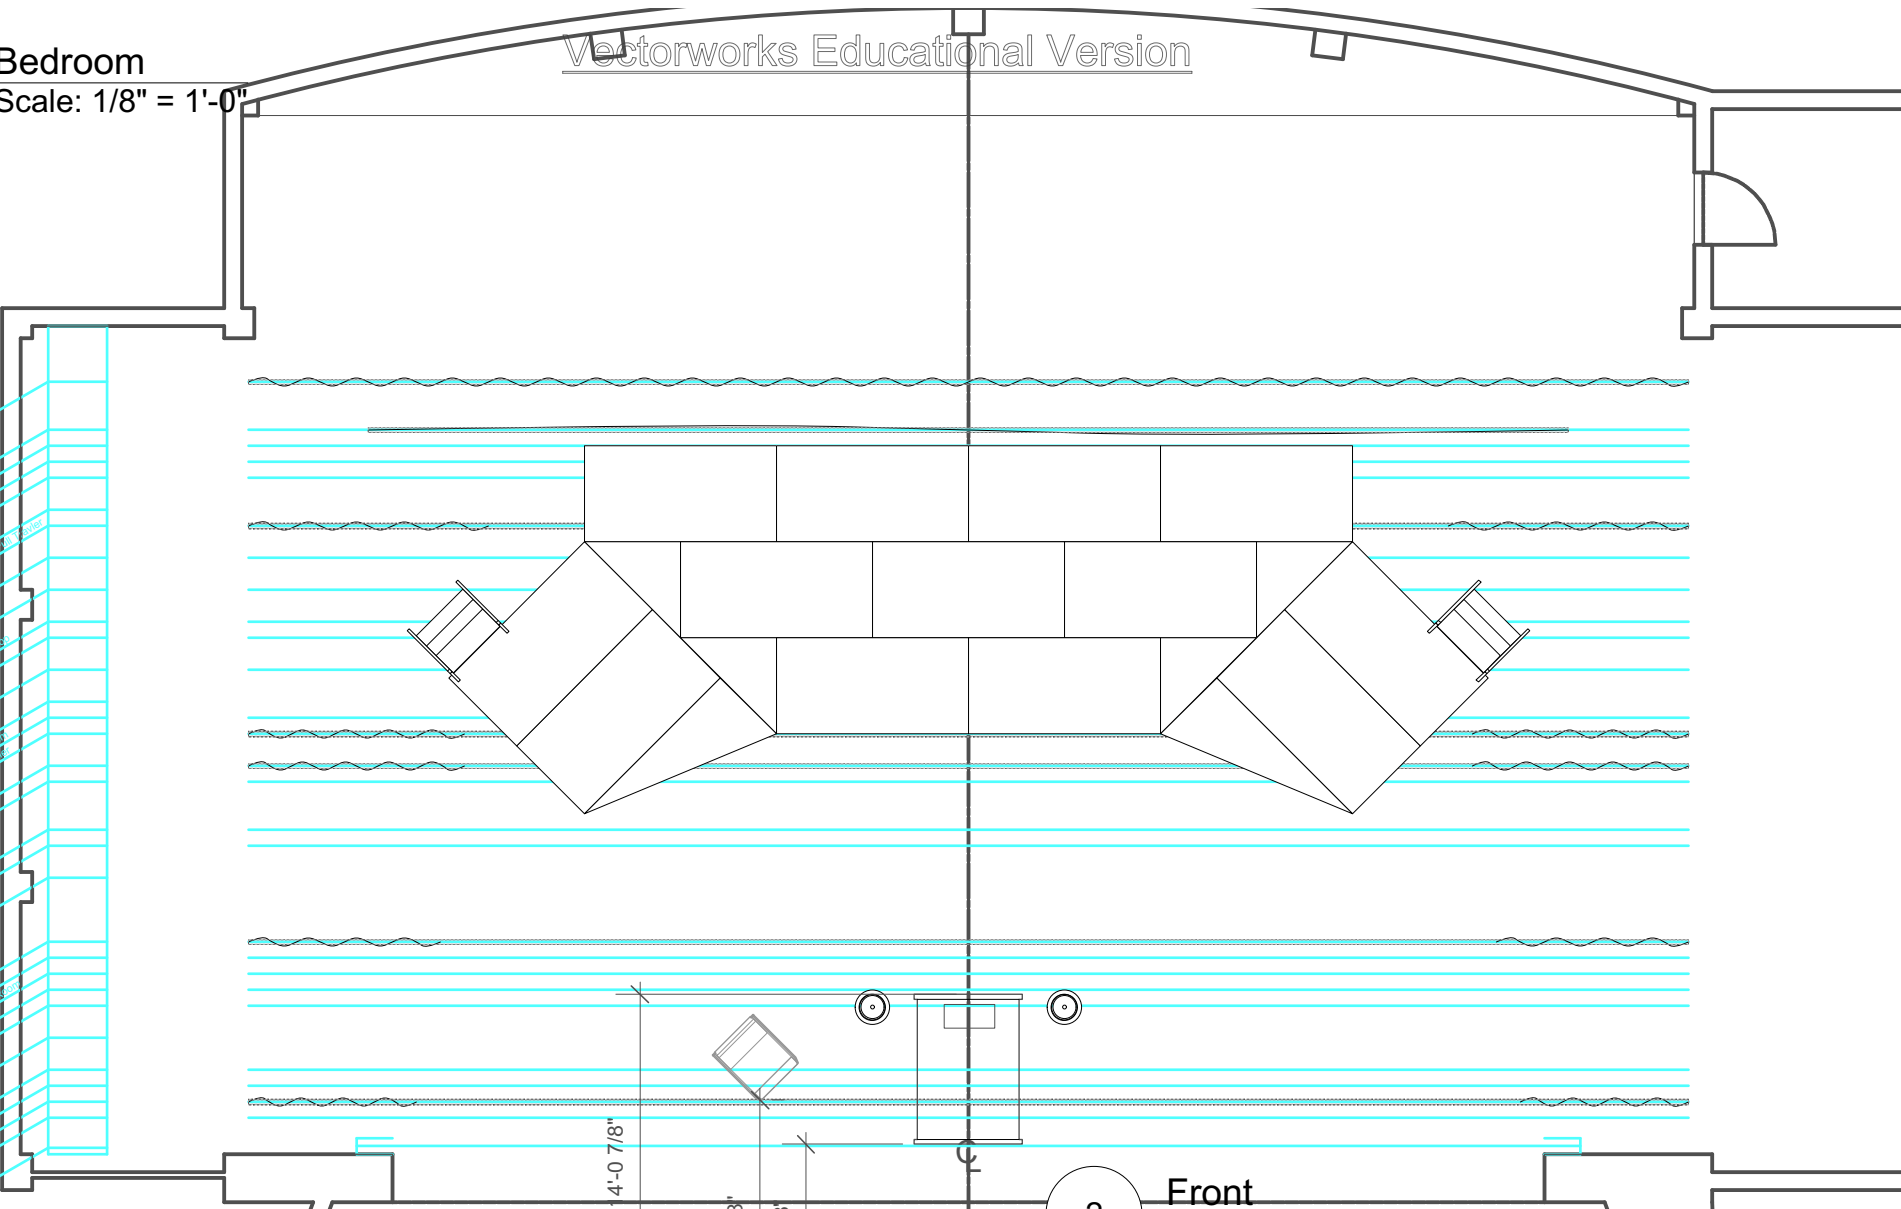

2

Front
Scale: 1/16" = 1'-0"

1

Airplane/Range

Scale: 1/8" = 1'-0"

Vectorworks Educational Version

- 30 US Full Black
- 29 Cyclorama
- 27 Empty
- 26 Empty
- 25 4th Electric
- 24 3rd Legs US Full Color
- 23 Border
- 22 FS Back
- 21 Basketball Hoop
- 20 Empty
- 19 Empty
- 18 3rd Electric
- 17 1/2 Stage Sco
- 16 MS Full Track
- 15 2nd Legs
- 14 Border
- 13 Dining Room
- 12 Movie Screen
- 11 2nd Electric
- 10 1st Leg
- 9 Border
- 8 House Family Esco
- 7 Bedroom
- 6 Empty
- 5 1st Electric
- 4 Almost Slim
- 3 Empty
- 2 Man Drain
- 1 Vaseline
- Fire Curtain

2

Front

Scale: 1/16" = 1'-0"

Vectorworks Educational Version

1

Bedroom
Scale: 1/8" = 1'-0"

- 39 US Full Black
- 39 Cyclorama
- 37 Empty
- 36 Empty
- 35 4th Electric
- 34 3rd Leg US 70W 2x4
- 33 Border
- 32 FS Deck
- 31 Basketball Hoop
- 29 Empty
- 19 Empty
- 18 3rd Electric
- 17 1/2 Stage Spot
- 16 MS Full Track
- 15 2nd Leg
- 14 Border
- 13 Dining Room
- 12 Movie Screen
- 11 2nd Electric
- 10 1st Leg
- 9 Border
- 8 House Family Desc
- 7 Bedroom
- 6 Empty
- 6 1st Electric
- 4 Almost Slim
- 3 Empty
- 2 Main Drain
- 1 Valve
- Fire Curtain

2

Front
Scale: 1/16" = 1'-0"